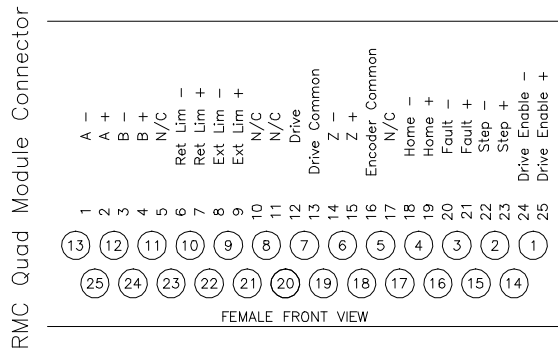

2 Meters ±3 cm

Metal Shell

Indicates Twisted Pair  
Braid must be attached directly to metal shell. Do not use drain wire.

P/N RMC-CB-QUAD-01

Delta Computer Systems, Inc.  
360-254-8688

6-28-2000 RKJ

Encoder Cable 24ga  
Belden 8334 or  
equiv.

Drive Cable  
24ga  
Belden 8333  
or equiv

Limits Cable  
24ga  
Belden 8333  
or equiv