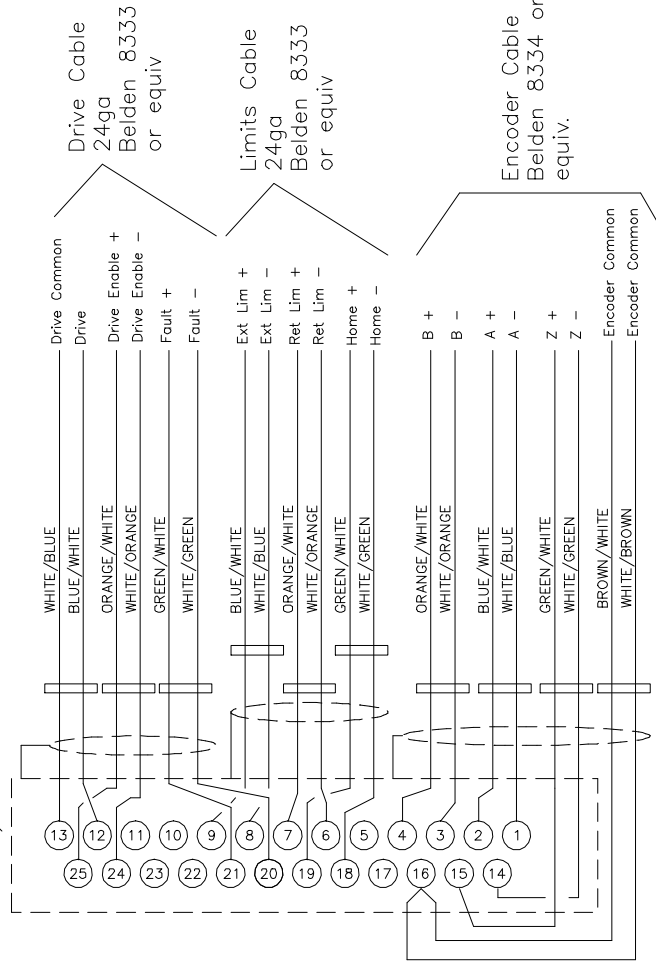

2 Meters ±3 cm

Metal Shell

Indicates Twisted Pair  
Braid must be attached directly to metal shell. Do not use drain wire.

P/N RMC-CB-QUAD-01

Delta Computer Systems, Inc.  
360-254-8688

6-28-2000 RKJ

Encoder Cable 24ga  
Belden 8334 or  
equiv.

Drive Cable  
24ga  
Belden 8333  
or equiv

Limits Cable  
24ga  
Belden 8333  
or equiv