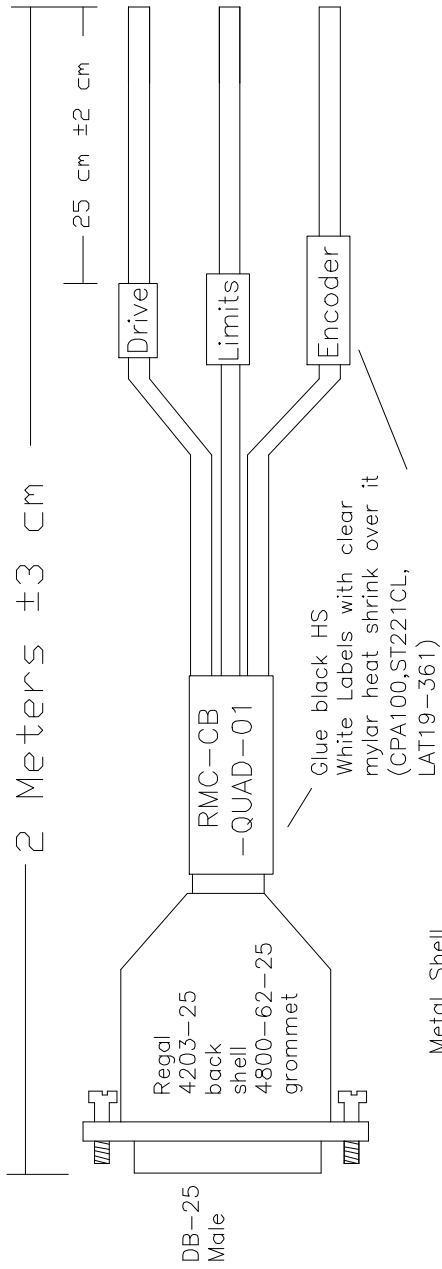

2 Meters ±3 cm

Metal Shell

Indicates Twisted Pair  
Braid must be attached directly to metal shell. Do not use drain wire.

P/N RMC-CB-QUAD-01

Delta Computer Systems, Inc.  
360-254-8688

6-28-2000 RKJ

Encoder Cable 24ga  
Belden 8334 or  
equiv.

Drive Cable  
24ga  
Belden 8333  
or equiv

Limits Cable  
24ga  
Belden 8333  
or equiv